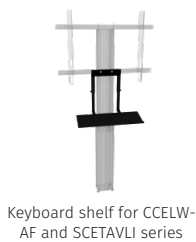

Front shelf for LIGHT system

Accessories

Keyboard shelf for CCELW-AF and SCETAVLI series