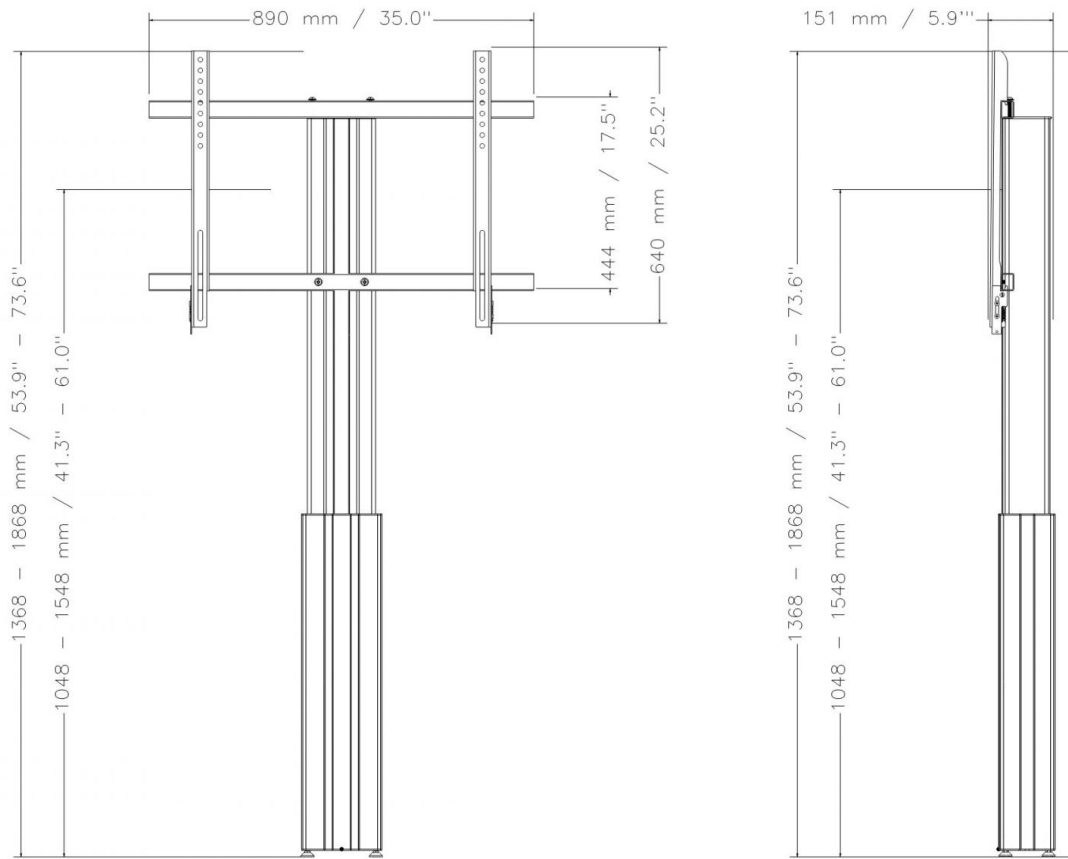

Floor plate for Lite series (CCELW-AF + RLi...), for fixed floor mounting

FEATURES

- > Mount for touch screen monitors up to 86"
- > "Pull & release" brackets for easy mounting of the monitor
- > VESA pattern, max. 800 x 600
- > Integrated cable management
- > 50 cm of smooth motorized height adjustment
- > 4 leveling feet and 2 wall mount brackets

Display mount

Wall mounted

Motorized height adjustable

Single display

5 years warranty

Max. load
136 kg / 299.8 lbs

Max. Vesa
800 x 600

Item number	CCELW-AFB	
Vesa horizontal / Vesa vertical	200 mm - 800 mm / 200 mm - 600 mm	
Frame for all	42" - 86"	
Center to floor distance	1048 mm - 1548 mm	41.3" - 60.9"
Load capacity	136 kg	299.8 lbs
Width / Height / Depth	890 mm / 1368 mm - 1868 mm / 151 mm	35" / 53.9" - 73.5" / 5.9"
Weight	23,2 kg	51.1 lbs
Warranty	5 years limited warranty	
Frame color	RAL 9005 deep black	
Column color	Black anodized	
Packages	Package dimensions WxHxD	Package weight
CCELW-AFB	1350 x 230 x 210 mm / 53.1 x 9.1 x 8.3"	27 kg / 59.5 lbs

DIMENSIONS

in mm / inch

MANUFACTURER:

CONEN Produkte GmbH
 Conenstr. 4
 54497 Morbach-Gonzerath

Phone: +49 (0) 6533 75-100
 Fax: +49 (0) 6533 75-600
 E-Mail: info@conenmounts.com

Germany

www.conenmounts.com