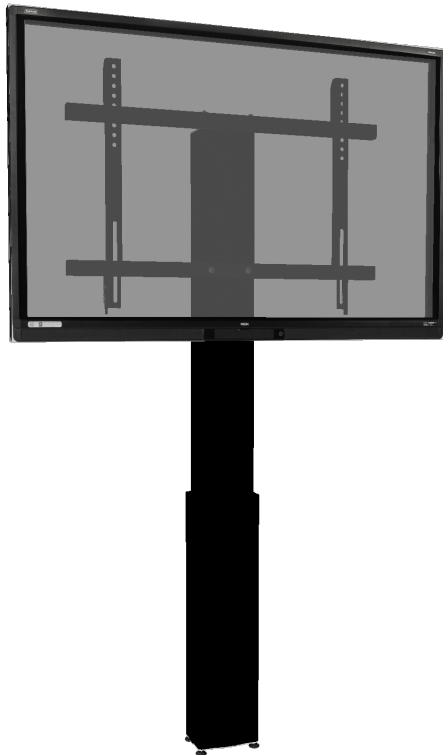

HEIGHT ADJUSTABLE MONITOR AND TV WALL MOUNT, LITE SERIES WITH 50 CM OF VERTICAL TRAVEL

COLUMN BLACK ANODIZED

PRODUCT

Height adjustable TV & monitor wall mount for 42"-86" (interactive) touch screen monitors.

The CCELW-AFB is designed for touch screen monitors up to 86". The units feature a monitor mount with "pull & release" locking brackets for quick and easy mounting of the monitor.

The CCELW-AFB comes with a column that offers 50 cm of vertical travel.

Floor plate for Lite series (CCELW-AF + RLi...), for fixed floor mounting

FEATURES

- > Mount for touch screen monitors up to 86"
- > "Pull & release" brackets for easy mounting of the monitor
- > VESA pattern, max. 800 x 600
- > Integrated cable management
- > 50 cm of smooth motorized height adjustment
- > 4 leveling feet and 2 wall mount brackets

Display mount

Wall mounted

Motorized height adjustable

Single display

5 years warranty

Max. load
136 kg / 299.8 lbs

Max. Vesa
800 x 600

Item number	CCELW-AFB	
Vesa horizontal / Vesa vertical	200 mm - 800 mm / 200 mm - 600 mm	
Frame for all	42" - 86"	
Center to floor distance	1048 mm - 1548 mm	41.3" - 60.9"
Load capacity	136 kg	299.8 lbs
Width / Height / Depth	890 mm / 1368 mm - 1868 mm / 151 mm	35" / 53.9" - 73.5" / 5.9"
Weight	23,2 kg	51.1 lbs
Warranty	5 years limited warranty	
Frame color	RAL 9005 deep black	
Column color	Black anodized	
Packages	Package dimensions WxHxD	Package weight
CCELW-AFB	1350 x 230 x 210 mm / 53.1 x 9.1 x 8.3"	27 kg / 59.5 lbs