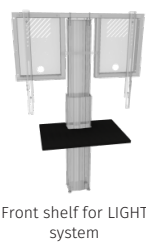

HEIGHT ADJUSTABLE MONITOR AND TV WALL MOUNT, LITE SERIES WITH 50 CM OF VERTICAL TRAVEL

COLUMN BLACK ANODIZED

PRODUCT

Height adjustable TV & monitor wall mount for 42"-86" (interactive) touch screen monitors.

The CCELW-AFB is designed for touch screen monitors up to 86". The units feature a monitor mount with "pull & release" locking brackets for quick and easy mounting of the monitor.

The CCELW-AFB comes with a column that offers 50 cm of vertical travel.

The unit comes flat-packed in 2 cartons and is courier-shippable.

Accessories

Keyboard shelf for CCELW-AF and SCETAVLI series

Front shelf for LIGHT system

Laptop side shelf

Universal PC bracket

Floor plate for display mounts LITE series (CCELW-AF + RLi...)

Floor plate for Lite series (CCELW-AF + RLi...), for fixed floor mounting

FEATURES

- > Mount for touch screen monitors up to 86"
- > "Pull & release" brackets for easy mounting of the monitor
- > VESA pattern, max. 800 x 600
- > Integrated cable management
- > 50 cm of smooth motorized height adjustment
- > 4 leveling feet and 2 wall mount brackets